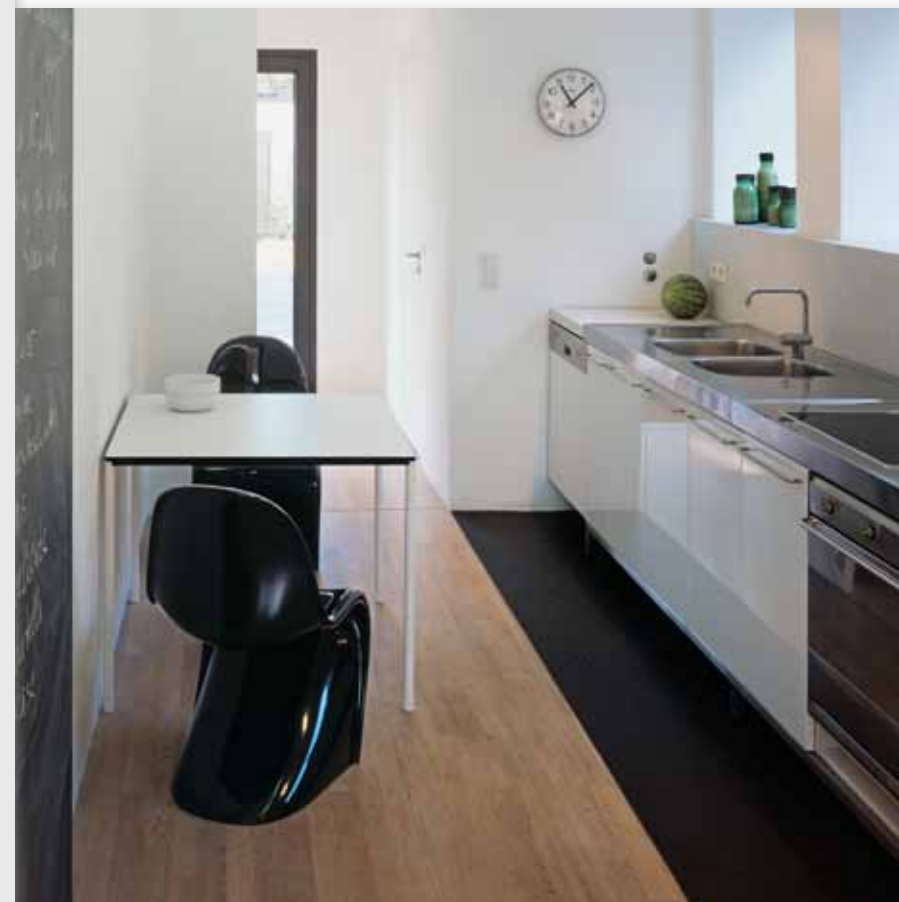

M04

Einzelstisch quadratisch Reinweiß/Bambus schwarz/Reinweiß
Stand alone table square pure white/bamboo black/pure white

Tischprogramm M04

Das Tischprogramm M04 wurde
von Thomas Merkel entwickelt.
Der Reiz des Programms liegt
in der optischen Leichtigkeit.
Die Materialstärken sind extrem
reduziert und die Konstruktion
ist vollständig in die Tischplatte
eingelassen worden.

Die Besonderheit liegt im ein-
zigen Detail: Adapter, die der
Integration der Beine in die
Platte dienen, verbinden diese
auch optisch.

M04 ermöglicht durch seine
Zurückhaltung den Einsatz in
unterschiedlichen Bereichen.
Variable Oberflächen und
Maße erleichtern zusätzlich die
Eingliederung in bereits vorhan-
dene Situationen.